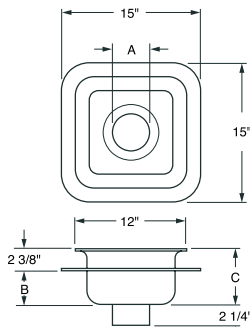

Less Flange

With Flange

Series 320-340

Series 320-10

Series 325-345

Series Number	Description	Outlet Size	Outlet Type	B	C
320-Y02	12" Square Body Less Flange, 6" deep	2"	No-Hub	-	6"
320-Y03	12" Square Body Less Flange, 6" deep	3"	No-Hub	-	6"
320-Y04	12" Square Body Less Flange, 6" deep	4"	No-Hub	-	6"
330-Y02	12" Square Body Less Flange, 8" deep	2"	No-Hub	-	8"
330-Y03	12" Square Body Less Flange, 8" deep	3"	No-Hub	-	8"
330-Y04	12" Square Body Less Flange, 8" deep	4"	No-Hub	-	8"
340-Y02	12" Square Body Less Flange, 10" deep	2"	No-Hub	-	10"
340-Y03	12" Square Body Less Flange, 10" deep	3"	No-Hub	-	10"
340-Y04	12" Square Body Less Flange, 10" deep	4"	No-Hub	-	10"
325-Y02	12" Square Body with Flange, 6" deep	2"	No-Hub	4-1/8"	6-1/2"
325-Y03	12" Square Body with Flange, 6" deep	3"	No-Hub	4-1/8"	6-1/2"
325-Y04	12" Square Body with Flange, 6" deep	4"	No-Hub	4-1/8"	6-1/2"
335-Y02	12" Square Body with Flange, 8" deep	2"	No-Hub	6-1/8"	8-1/2"
335-Y03	12" Square Body with Flange, 8" deep	3"	No-Hub	6-1/8"	8-1/2"
335-Y04	12" Square Body with Flange, 8" deep	4"	No-Hub	6-1/8"	8-1/2"
345-Y02	12" Square Body with Flange, 10" deep	2"	No-Hub	8-1/8"	10-1/2"
345-Y03	12" Square Body with Flange, 10" deep	3"	No-Hub	8-1/8"	10-1/2"
345-Y04	12" Square Body with Flange, 10" deep	4"	No-Hub	8-1/8"	10-1/2"
Series Number	Available Grates				
320-10	Floor Sink (one piece) ARE Grate, full				
320-11	Floor Sink (two piece) ARE Grate, 1/2				
320-12	Floor Sink (one piece) ARE Grate, 1/2				
320-13	Floor Sink (one piece) ARE Grate, 3/4				

NOTE: Dimensional data is subject to manufacturing tolerances and change without notice.