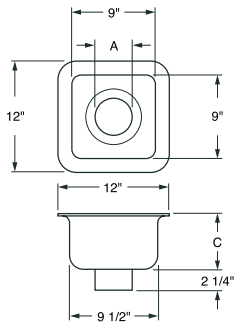

Less Flange

With Flange

Series 320-340

Series 320-10

Series 325-345

Series Number	Description	Outlet Size	Outlet Type	B	C
320-Y02	12" Square Body Less Flange, 6" deep	2"	No-Hub	-	6"
320-Y03	12" Square Body Less Flange, 6" deep	3"	No-Hub	-	6"
320-Y04	12" Square Body Less Flange, 6" deep	4"	No-Hub	-	6"
330-Y02	12" Square Body Less Flange, 8" deep	2"	No-Hub	-	8"
330-Y03	12" Square Body Less Flange, 8" deep	3"	No-Hub	-	8"
330-Y04	12" Square Body Less Flange, 8" deep	4"	No-Hub	-	8"
340-Y02	12" Square Body Less Flange, 10" deep	2"	No-Hub	-	10"
340-Y03	12" Square Body Less Flange, 10" deep	3"	No-Hub	-	10"
340-Y04	12" Square Body Less Flange, 10" deep	4"	No-Hub	-	10"
325-Y02	12" Square Body with Flange, 6" deep	2"	No-Hub	4-1/8"	6-1/2"
325-Y03	12" Square Body with Flange, 6" deep	3"	No-Hub	4-1/8"	6-1/2"
325-Y04	12" Square Body with Flange, 6" deep	4"	No-Hub	4-1/8"	6-1/2"
335-Y02	12" Square Body with Flange, 8" deep	2"	No-Hub	6-1/8"	8-1/2"
335-Y03	12" Square Body with Flange, 8" deep	3"	No-Hub	6-1/8"	8-1/2"
335-Y04	12" Square Body with Flange, 8" deep	4"	No-Hub	6-1/8"	8-1/2"
345-Y02	12" Square Body with Flange, 10" deep	2"	No-Hub	8-1/8"	10-1/2"
345-Y03	12" Square Body with Flange, 10" deep	3"	No-Hub	8-1/8"	10-1/2"
345-Y04	12" Square Body with Flange, 10" deep	4"	No-Hub	8-1/8"	10-1/2"
Series Number	Available Grates				
320-10	Floor Sink (one piece) ARE Grate, full				
320-11	Floor Sink (two piece) ARE Grate, 1/2				
320-12	Floor Sink (one piece) ARE Grate, 1/2				
320-13	Floor Sink (one piece) ARE Grate, 3/4				

NOTE: Dimensional data is subject to manufacturing tolerances and change without notice.